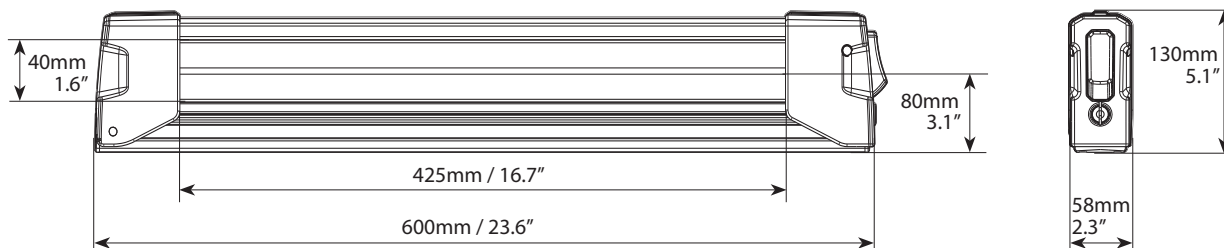

# YELO 4INS

INCLUDED

4X

2X

COMPLIANT WITH  
DIN 75302:2019

TESTED  
CITY CRASH ✓

Portasci in alluminio progettato per trasportare fino a 4 paia di sci o 2 snowboard. Fissaggio semplice alle barre tramite t-system e sistema antifurto in dotazione.

Aluminium ski rack for up to 4 pairs of skis, or 2 snowboards. Easy fixing on the roof bars by means of standard T-system and features an anti-theft lock.

Art.000121600000

Yelo 4NS	Art.000121600000
 <b>Peso prodotto</b> Product weight	3,2kg/6.9lb
<b>Materiale</b> Material	Alluminio Aluminium
 <b>Portata massima</b> Max load	max 28kg / 62lb
 <b>Antifurto portasci</b> Anti-theft for the ski rack	✓
 <b>Antifurto sci/snowboard</b> Anti-theft for the skis/snowboard	✓
 <b>Sistema di montaggio alle barre</b> Fixing system to the roof bars	 <b>T-system</b> X: min 6,5mm/0.3" W: 20mm/0.8"
	Optional kit 000121800000  (LxH) max 80x30mm / 3x1.2"
	Optional kit 000110300000  (LxH) max 60x35mm / 2.3x1.4"
 <b>Max skis</b>	4x
 <b>Max snowboard</b>	2x
 <b>Max ski poles</b>	Non supportati Not supported

<b>Mod.</b>	Yelo 4NS
<b>Art.N°</b>	000121600000
	L x W x H : 66,5x13x14,5cm / 26.2x5.1x5.7"  3,5 kg / 7,7lb
	L x W x H : 120x80x189cm / 4.7x3x7.4"  441 kg / 972lb Pz. 120
<b>Ean-13</b>	 8 003168 044987